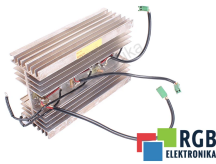

043886-204401 BOSCH

Used BOSCH 043886-204401
Tested and cleaned.
24 months guarantee
Dedicated courier
Delivery across Europe even in 24h

TECHNICAL DATA

MANUFACTURER	BOSCH
MODEL	043886-204401
CATEGORY	Others
WEIGHT [KG]	2.0
HEIGHT [CM]	18.0
LENGTH [CM]	22.0
WIDTH [CM]	8.0

24/7 SUPPORT AVAILABLE
[+48 71 750 09 78](tel:+48717500978)

WRITE TO US
info@rgbelektronika.pl